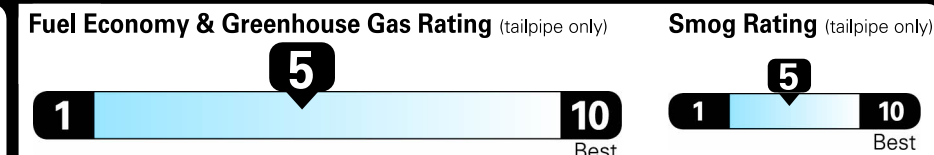

This vehicle emits 410 grams of CO₂ per mile. The best emits 0 grams per mile (tailpipe only). Producing and distributing fuel also create emissions; learn more at fuelconomy.gov.

Actual results will vary for many reasons, including driving conditions and how you drive and maintain your vehicle. The average new vehicle gets 24 MPG and costs $11,000 to fuel over 5 years. Cost estimates are based on 15,000 miles per year at $3.80 per gallon. MPGe is miles per gasoline gallon equivalent. Vehicle emissions are a significant cause of climate change and smog.

fuelconomy.gov

Calculate personalized estimates and compare vehicles

Smartphone QR Code™

PARTS CONTENT INFORMATION

FOR VEHICLES IN THIS CARLINE:	FOR THIS VEHICLE:
U.S./CANADIAN PARTS CONTENT: 1%	FINAL ASSEMBLY POINT: NECKARSULM, GERMANY
MAJOR SOURCES OF FOREIGN PARTS CONTENT: GERMANY: 60%	COUNTRY OF ORIGIN: ENGINE: HUNGARY
HUNGARY: 20%	TRANSMISSION: GERMANY

NOTE: PARTS CONTENT DOES NOT INCLUDE FINAL ASSEMBLY, DISTRIBUTION OR OTHER NON-PARTS COSTS.

Disclaimer: The Monroney describes the vehicle features when the vehicle was first sold/leased to the customer and that as of the present day the actual features on the vehicle might differ from the ones listed on the Monroney label. The Monroney label is for view only purposes and must not be used to paste on the vehicle as a Monroney sticker for resale.