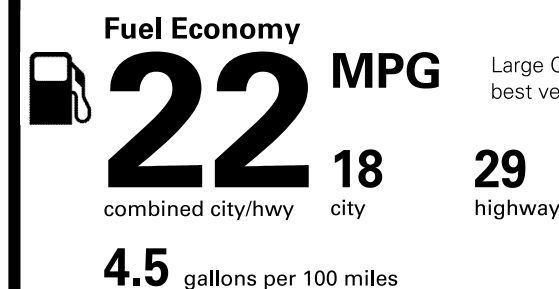

Based on the risk of rollover in a single-vehicle crash.

Star ratings range from 1 to 5 stars (★★★★★) with 5 being the highest.

Source: National Highway Traffic Safety Administration (NHTSA).

www.safercar.gov or 1-888-327-4236

EPA DOT Fuel Economy and Environment

Gasoline Vehicle

Large Cars range from 14 to 29 MPG. The best vehicle rates 119 MPGe.

You spend \$2,000 more in fuel costs over 5 years compared to the average new vehicle.