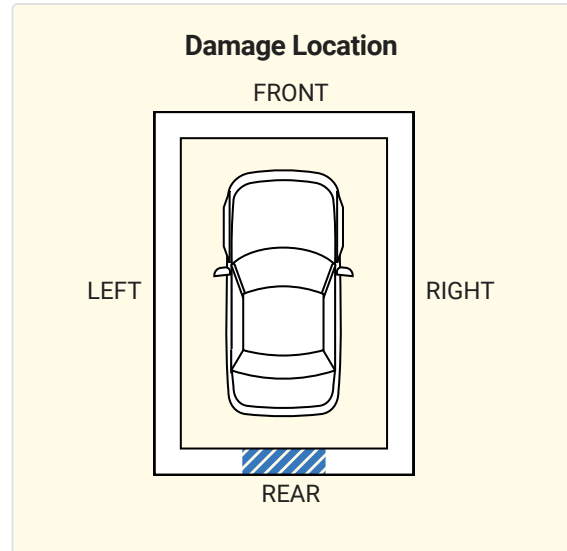

Motor Vehicle Dept.

04/25/2014

Tennessee
Motor Vehicle Dept.
Nashville, TN
Title #93542717

Title or registration issued
- New owner reported
- Vehicle color noted as Gray

08/21/2014

Damage Report

Accident reported
- Vehicle involved in a front end collision
- Damage to rear
- Functional damage reported
- Airbags did not deploy

**CARFAX HAS
THE MOST
ACCIDENT &
DAMAGE
INFORMATION**

10/09/2014

37,344

Global Motorsports - Cool Springs
Brentwood, TN
615-661-5512
globalmotorsportsinc.com

★ 4.7 / 5.0

[32 Verified Reviews](#) ✓

♥ 5 Customer Favorites

Vehicle serviced

01/26/2015

Tennessee
Motor Vehicle Dept.
Nashville, TN
Title #93542717

Registration issued or renewed
- Vehicle color noted as Gray

02/26/2015

41,428

Global Motorsports - Cool Springs
Brentwood, TN
615-661-5512
globalmotorsportsinc.com

★ 4.7 / 5.0

[32 Verified Reviews](#) ✓

♥ 5 Customer Favorites

Vehicle serviced
- Oil and filter changed
- Spark plug(s) replaced
- Air filter replaced
- Cabin air filter replaced/cleaned
- Brake fluid flushed/changed

06/26/2015

44,498

Global Motorsports - Cool Springs
Brentwood, TN
615-661-5512
globalmotorsportsinc.com

★ 4.7 / 5.0

[32 Verified Reviews](#) ✓

♥ 5 Customer Favorites

Vehicle serviced

01/06/2016

47,649

Global Motorsports - Cool Springs
Brentwood, TN
615-661-5512
globalmotorsportsinc.com

★ 4.7 / 5.0

[32 Verified Reviews](#) ✓

Vehicle serviced
- A/C and heating system checked